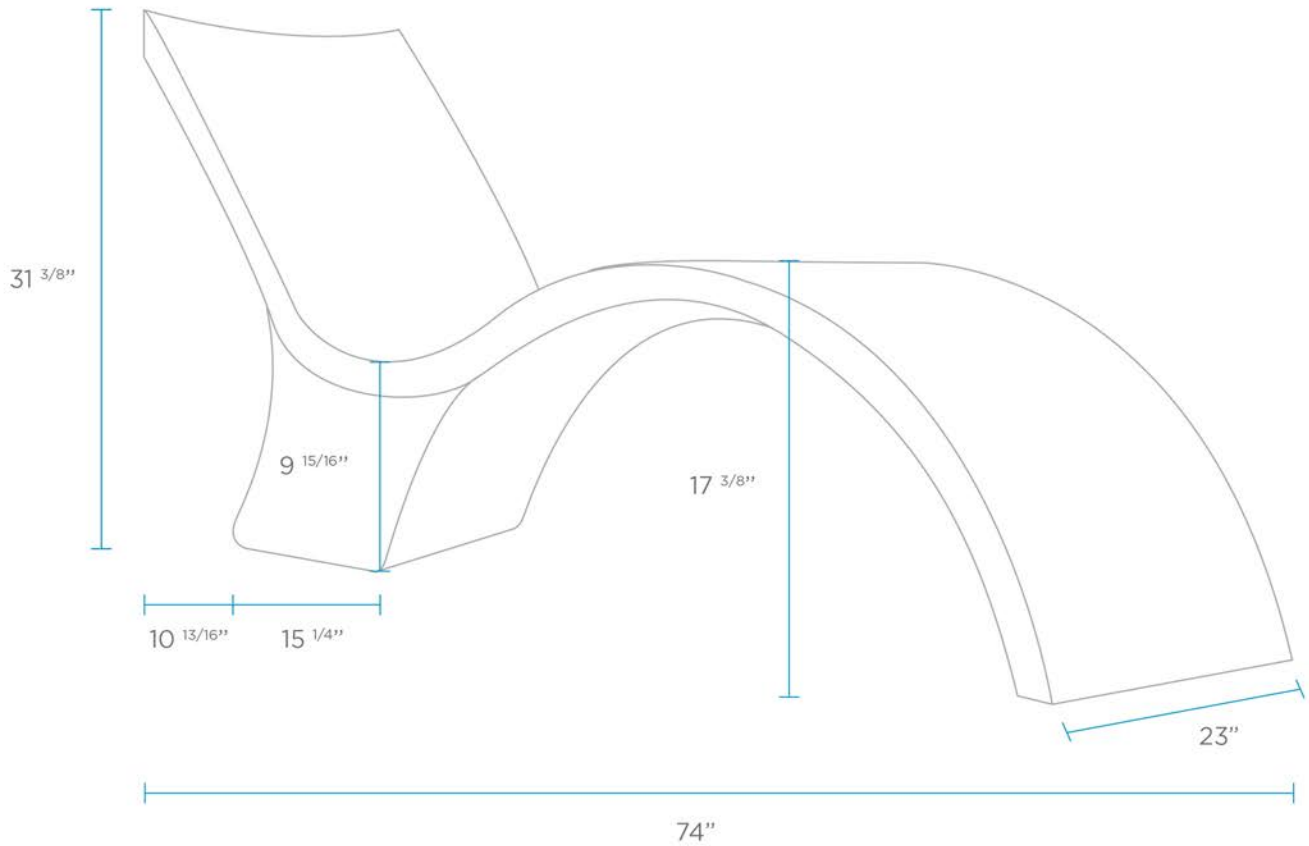

# CHAISE DEEP SPECIFICATIONS

WEIGHT EMPTY: 60 LBS | WEIGHT FULL: 270 LBS  
DESIGNED FOR UP TO 10-15" OF WATER OR ON DECK

## FEATURES

- Designed for 10-15" of water or on deck
- Perfect for residential or commercial use
- Built to withstand sun, weather, and chemicals of any aquatic environment
- Compatible with all pool types, including vinyl
- Crafted of an ultra-strong, UV16 rated resin, color stabilized for up to 16,000 hours of direct sun
- Easy application via threaded plug system
- Contoured for comfort and features a sleek, eye catching design